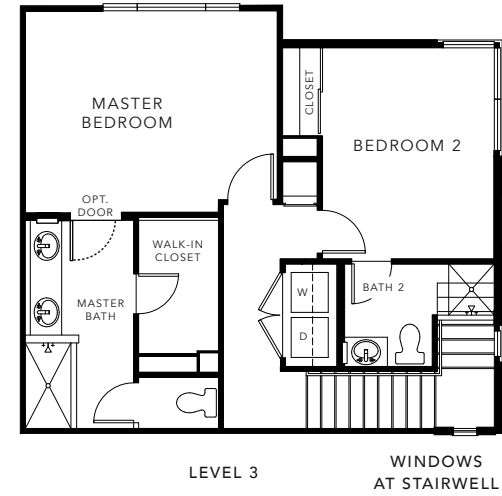

PLAN 1X

2 Beds, 2.5 Baths
2-Car Tandem Garage
1,341 Sq Ft
Preliminary Floor Plan

*MINOR VARIATIONS IN FLOORPLAN.
SEE A SALES REPRESENTATIVE FOR DETAILS.