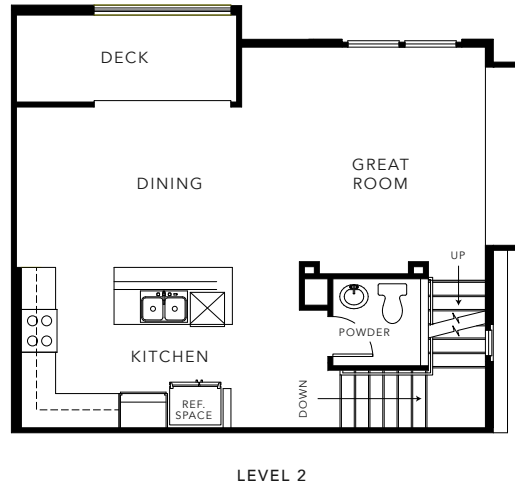

PLAN 1X

2 Beds, 2.5 Baths
2-Car Tandem Garage
1,341 Sq Ft
Preliminary Floor Plan

*MINOR VARIATIONS IN FLOORPLAN.
SEE A SALES REPRESENTATIVE FOR DETAILS.